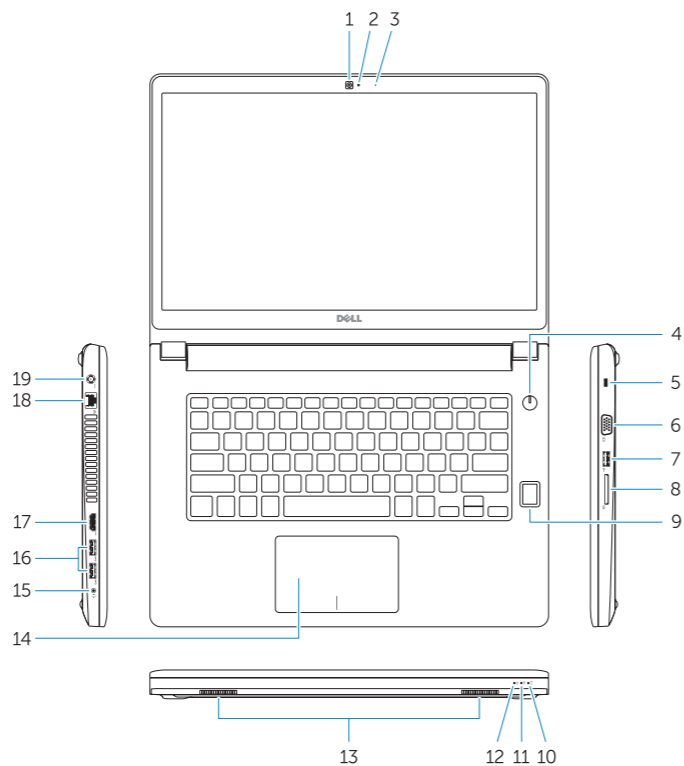

Dell.com/contactdell

Dell.com/regulatory_compliance

P63G

P63G001

Latitude 14-3470

Features

[Značajke](#) | [Jellemzők](#) | [Характеристики](#) | [Funkcije](#)

1. Camera
2. Camera-status light
3. Microphone
4. Power button (No LED indicator)
5. Security-cable slot
6. VGA connector
7. USB 2.0 connector
8. Memory card reader
9. Fingerprint reader (optional)
10. Battery-status light
11. Hard-drive activity light
12. Power-status light
13. Speakers
14. Touchpad
15. Headset connector
16. USB 3.0 connector (2)
17. HDMI connector
18. Network connector
19. Power connector
20. Battery
21. Battery release latch
22. Service-tag label