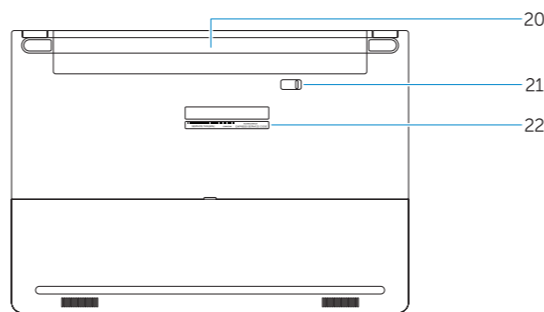

Dell.com/contactdell

Dell.com/regulatory_compliance

P63G

P63G001

Latitude 14-3470

Features

[Značajke](#) | [Jellemzők](#) | [Характеристики](#) | [Funkcije](#)

1. Camera
2. Camera-status light
3. Microphone
4. Power button (No LED indicator)
5. Security-cable slot
6. VGA connector
7. USB 2.0 connector
8. Memory card reader
9. Fingerprint reader (optional)
10. Battery-status light
11. Hard-drive activity light
12. Power-status light
13. Speakers
14. Touchpad
15. Headset connector
16. USB 3.0 connector (2)
17. HDMI connector
18. Network connector
19. Power connector
20. Battery
21. Battery release latch
22. Service-tag label